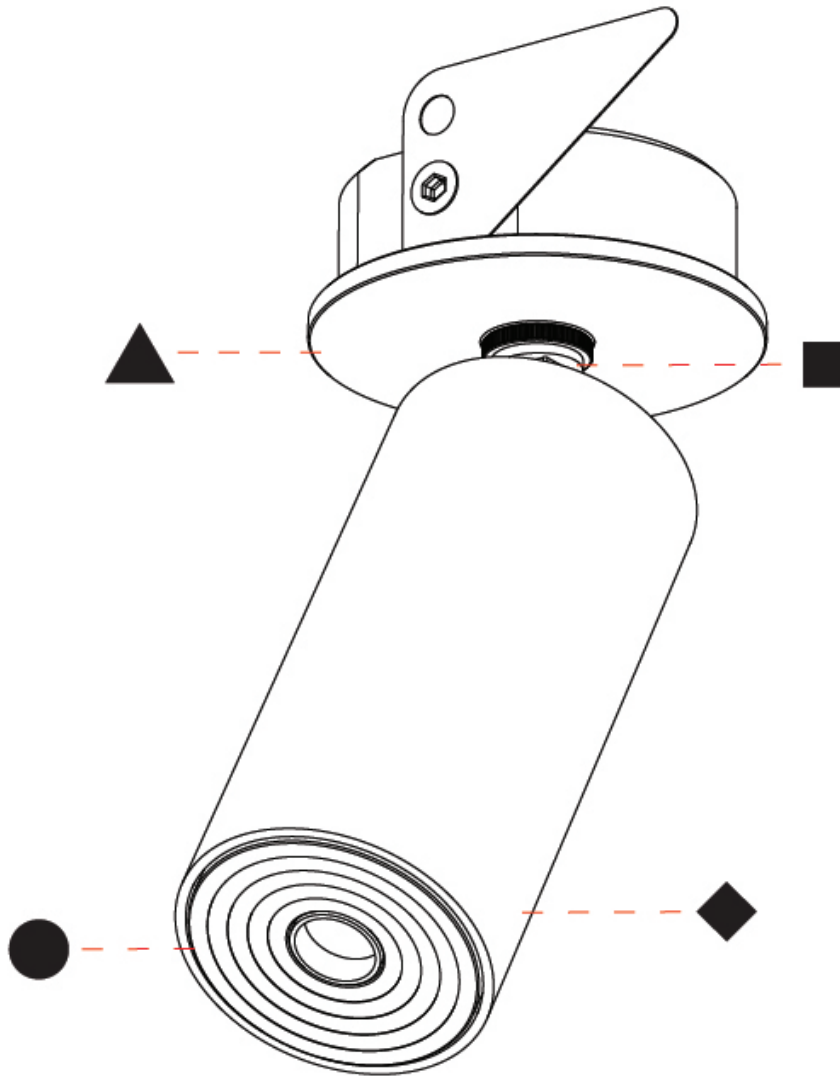

STUDIO COLLECTION 1 RECESSED

A350129-

PROJECT	_____
TYPE	_____
SPECIFIER	_____
QUANTITY	_____
DATE	_____

A