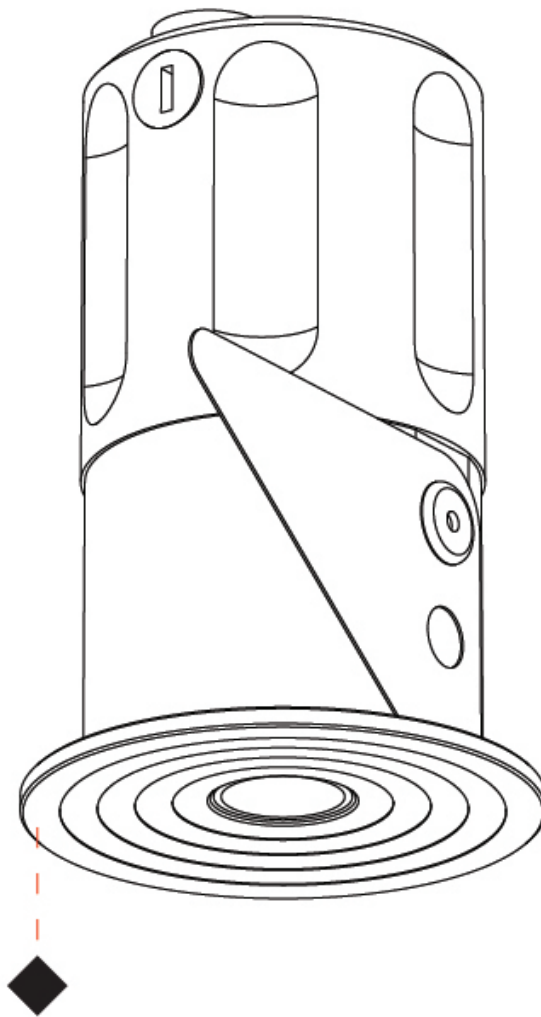

STUDIO COLLECTION 1 RECESSED

A350126-

PROJECT

TYPE

SPECIFIER

QUANTITY

DATE